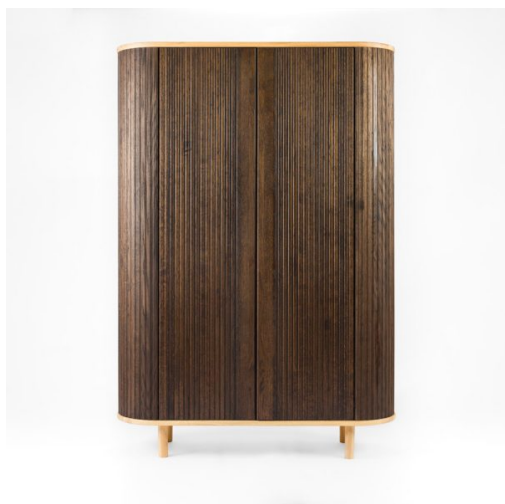

NESSO 5 CHEST OF DRAWERS

Material
Size

Solid oak
Height: 125 cm Width: 45 cm
Length: 110 cm

HIGHBOARD BERGAMO WITH GLASS

Material
Size

Solid oak
Height: 200 cm Width: 45 cm
Length: 140 cm

HIGHBOARD BERGAMO

Material
Size